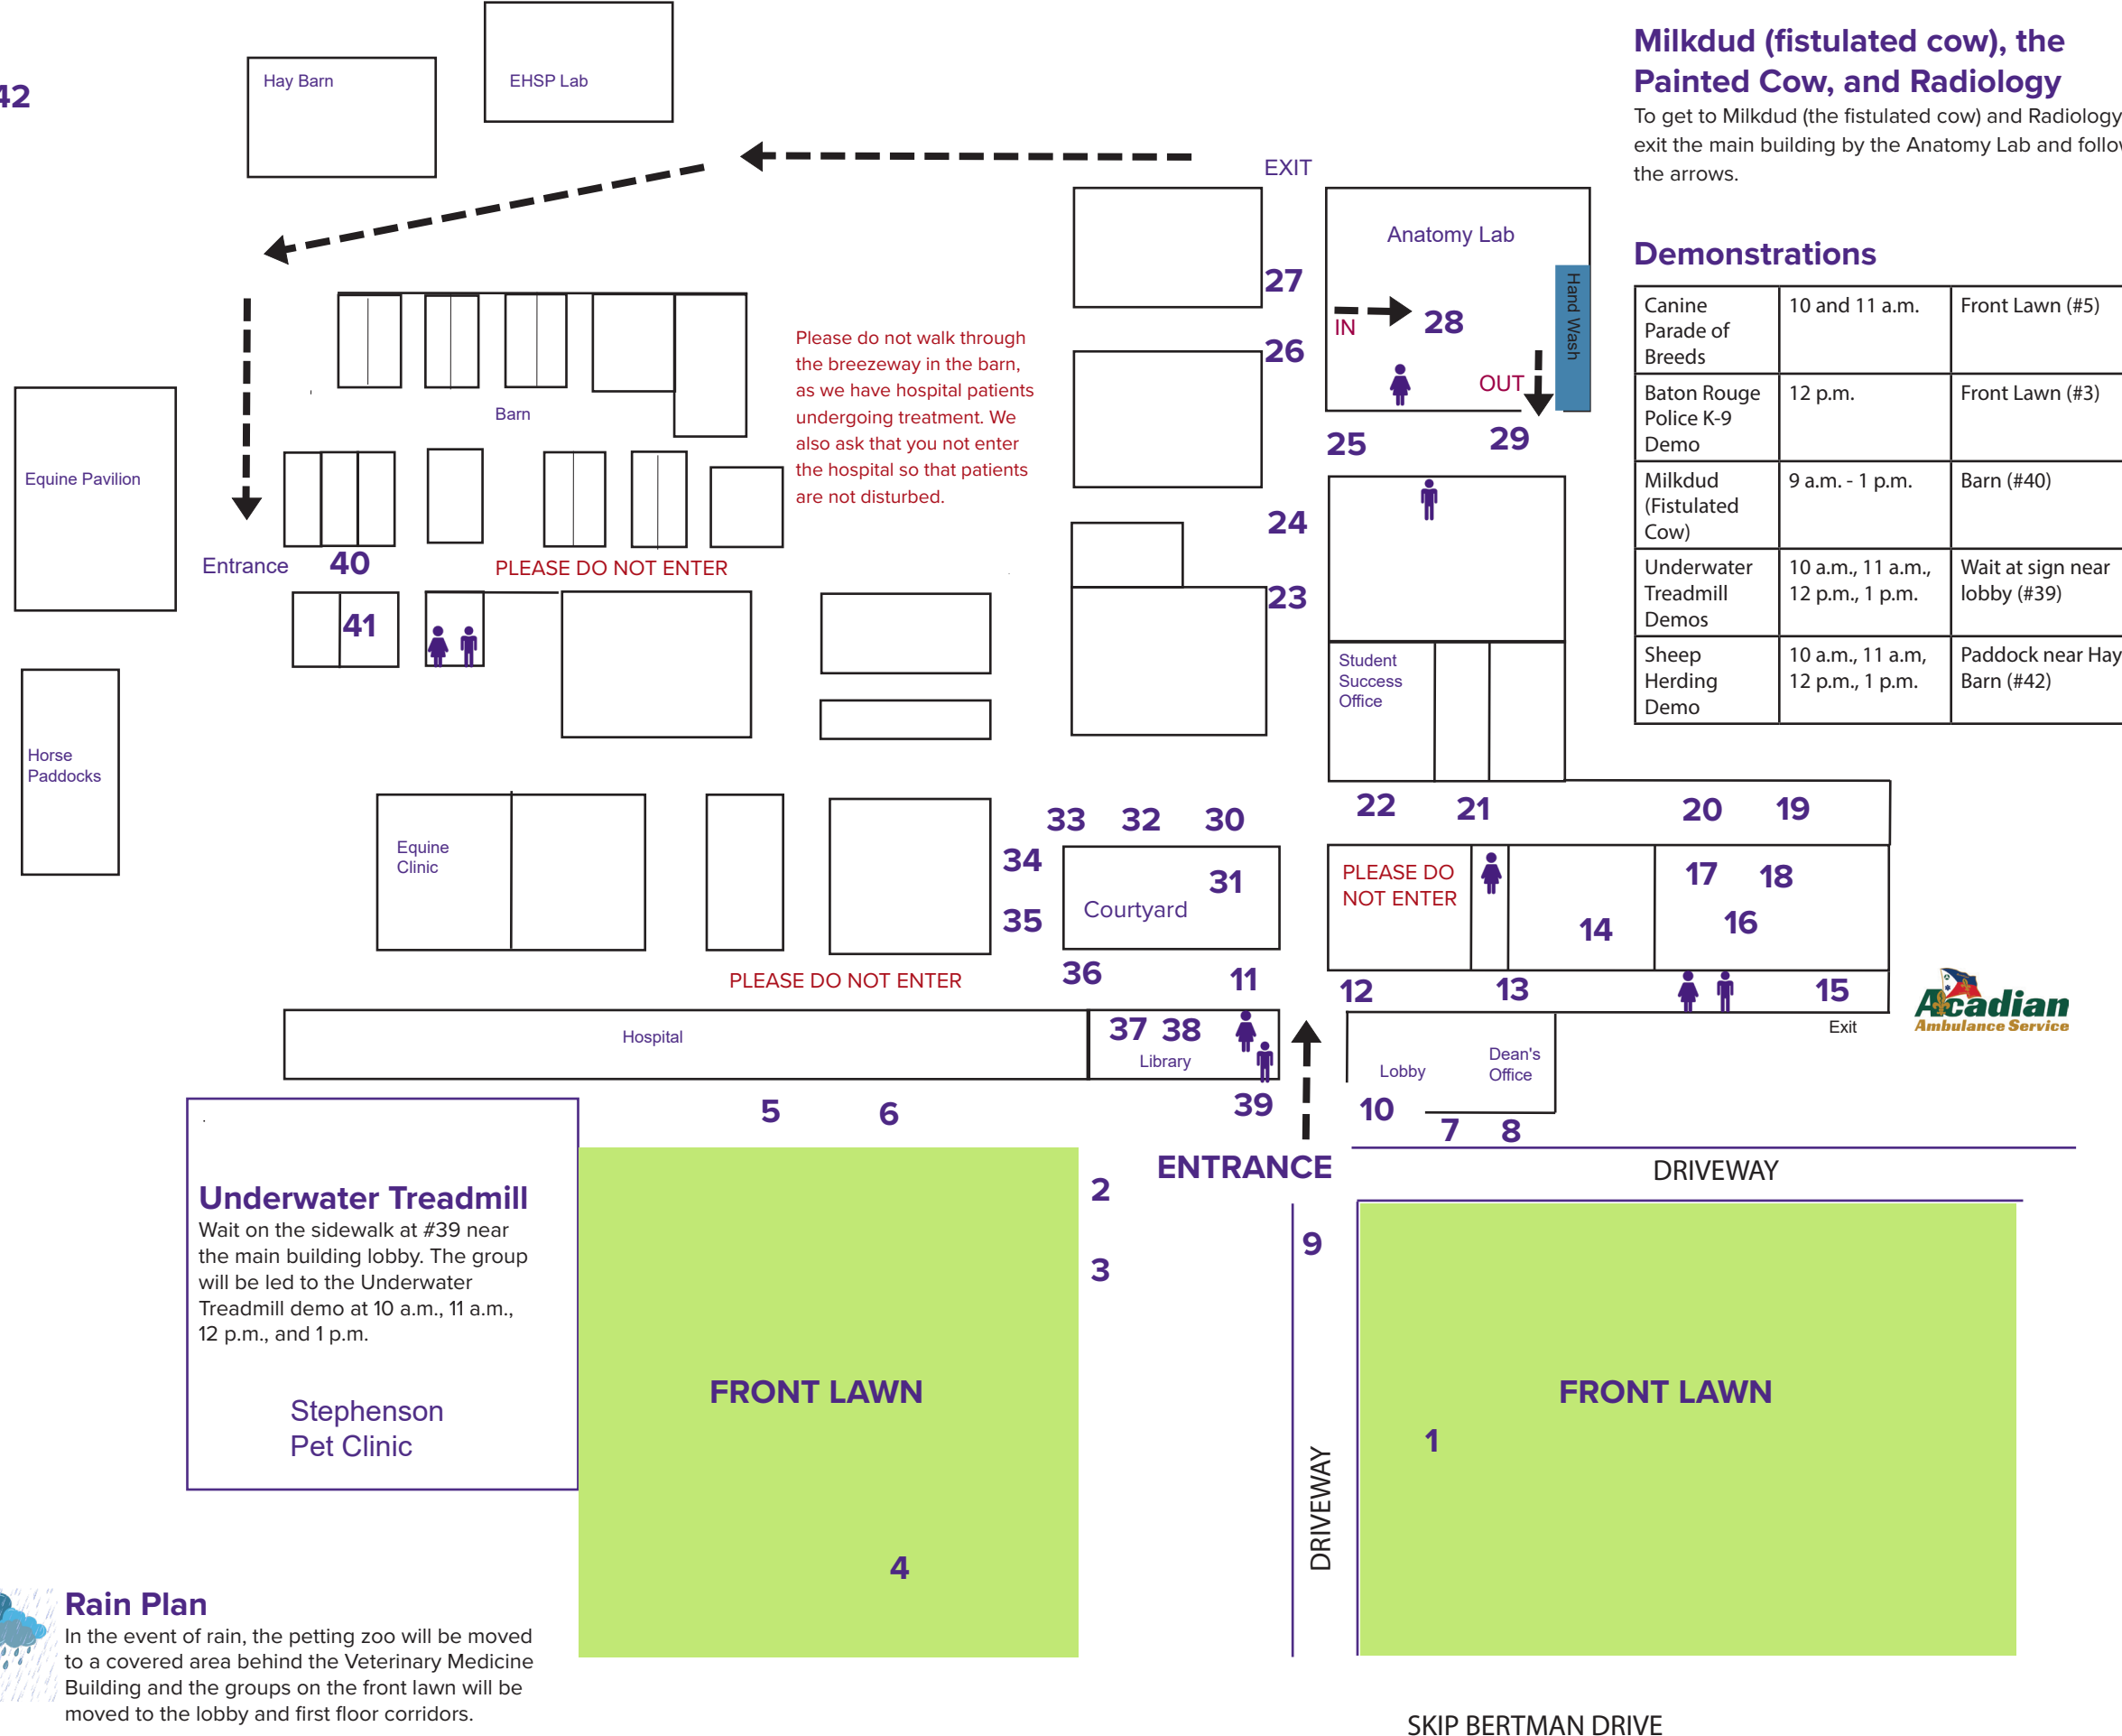

# OPEN HOUSE

2026

**Milkdud (fistulated cow), the Painted Cow, and Radiology**

To get to Milkdud (the fistulated cow) and Radiology, exit the main building by the Anatomy Lab and follow the arrows.

**Demonstrations**

**Underwater Treadmill**  
 Wait on the sidewalk at #39 near the main building lobby. The group will be led to the Underwater Treadmill demo at 10 a.m., 11 a.m., 12 p.m., and 1 p.m.

**Stephenson Pet Clinic**

**FRONT LAWN**

**FRONT LAWN**

**Rain Plan**  
 In the event of rain, the petting zoo will be moved to a covered area behind the Veterinary Medicine Building and the groups on the front lawn will be moved to the lobby and first floor corridors.